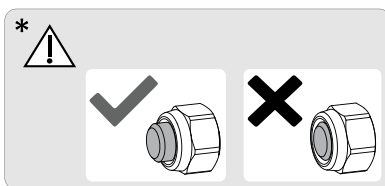

### Installing the Wunder CR200 scale with SMARTLOCK®

This instruction is an extract from the service manual. The service manual is available in other languages and can be downloaded from the Invacare website. For more information contact the Invacare representative in your country.

### Installing the Wunder CR200 scale with a fixed spreader bar

This instruction is an extract from the service manual. The service manual is available in other languages and can be downloaded from the Invacare website. For more information contact the Invacare representative in your country.