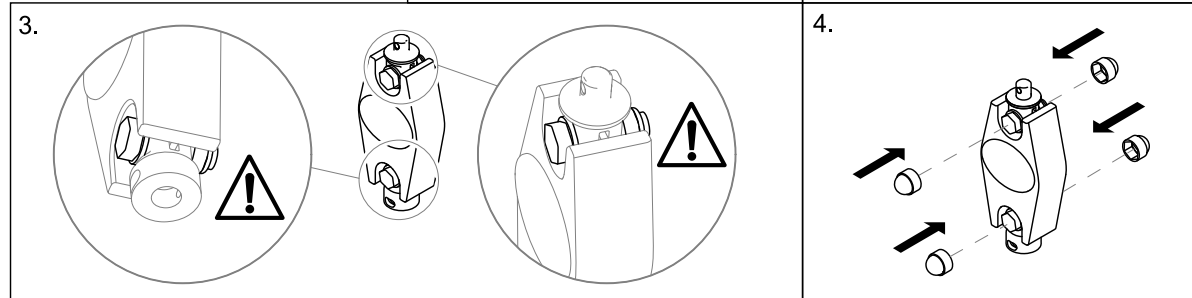

### Installing the Wunder CR200 scale with SMARTLOCK®

This instruction is an extract from the service manual. The service manual is available in other languages and can be downloaded from the Invacare website. For more information contact the Invacare representative in your country.

### Installing the Wunder CR200 scale with a fixed spreader bar

This instruction is an extract from the service manual. The service manual is available in other languages and can be downloaded from the Invacare website. For more information contact the Invacare representative in your country.