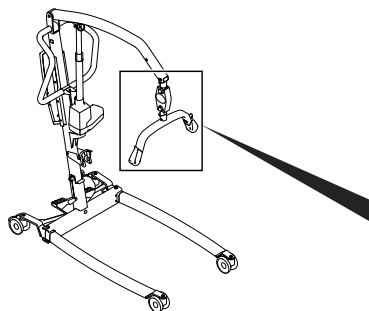

### Installing the Wunder CR200 scale with SMARTLOCK®

This instruction is an extract from the service manual. The service manual is available in other languages and can be downloaded from the Invacare website. For more information contact the Invacare representative in your country.

### Installing the Wunder CR200 scale with a fixed spreader bar

This instruction is an extract from the service manual. The service manual is available in other languages and can be downloaded from the Invacare website. For more information contact the Invacare representative in your country.