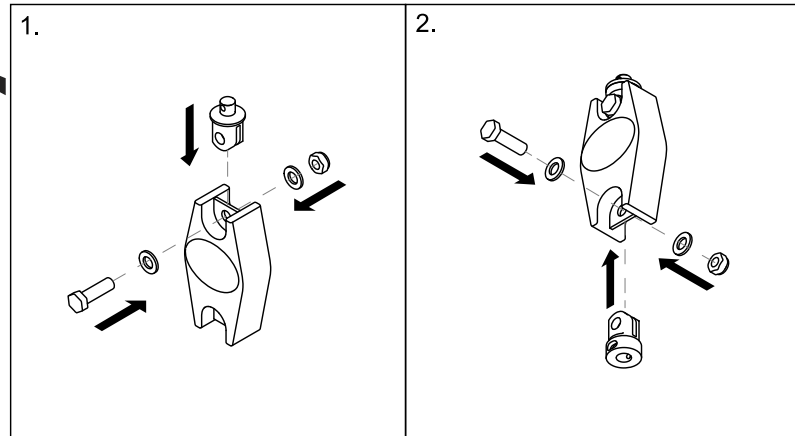

### Installing the Wunder CR200 scale with SMARTLOCK®

This instruction is an extract from the service manual. The service manual is available in other languages and can be downloaded from the Invacare website. For more information contact the Invacare representative in your country.

### Installing the Wunder CR200 scale with a fixed spreader bar

This instruction is an extract from the service manual. The service manual is available in other languages and can be downloaded from the Invacare website. For more information contact the Invacare representative in your country.