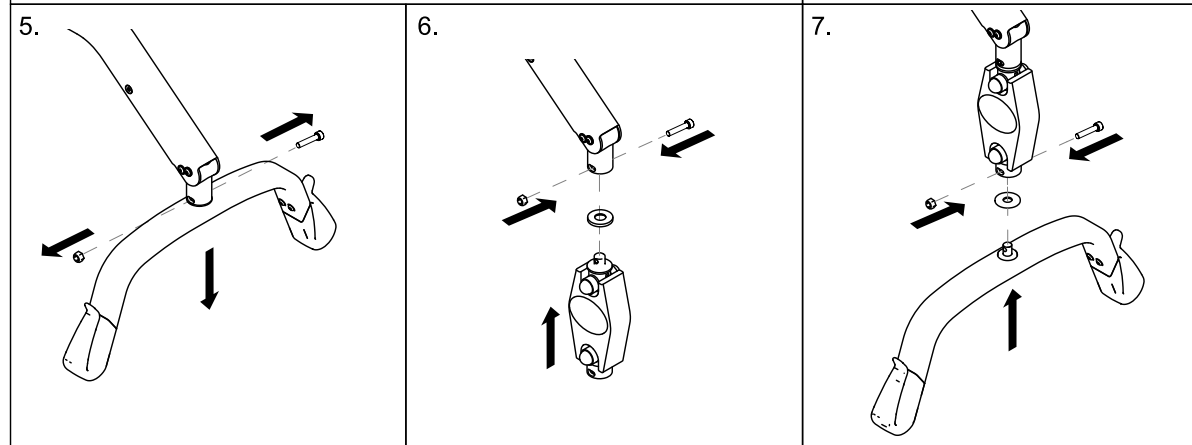

### Installing the Wunder CR200 scale with SMARTLOCK®

This instruction is an extract from the service manual. The service manual is available in other languages and can be downloaded from the Invacare website. For more information contact the Invacare representative in your country.

### Installing the Wunder CR200 scale with a fixed spreader bar

This instruction is an extract from the service manual. The service manual is available in other languages and can be downloaded from the Invacare website. For more information contact the Invacare representative in your country.