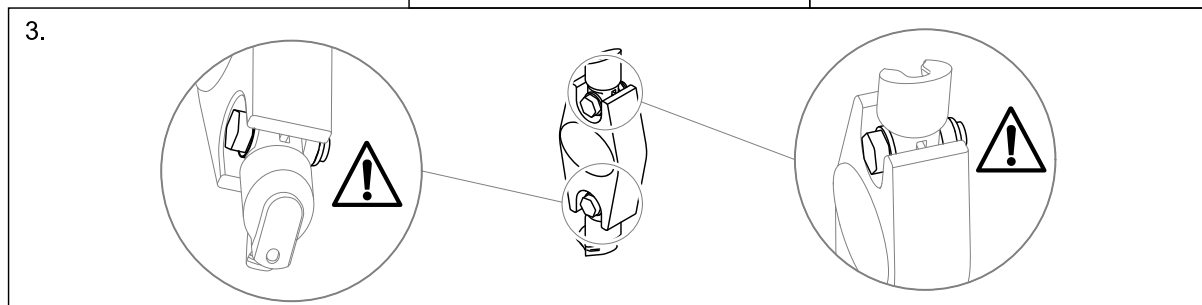

### Installing the Wunder CR200 scale with SMARTLOCK®

This instruction is an extract from the service manual. The service manual is available in other languages and can be downloaded from the Invacare website. For more information contact the Invacare representative in your country.

### Installing the Wunder CR200 scale with a fixed spreader bar

This instruction is an extract from the service manual. The service manual is available in other languages and can be downloaded from the Invacare website. For more information contact the Invacare representative in your country.