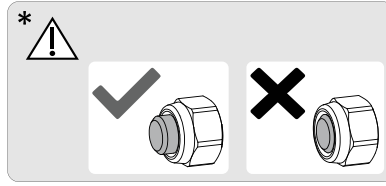

Installing the Wunder CR200 scale with a fixed spreader bar

This instruction is an extract from the service manual. The service manual is available in other languages and can be downloaded from the Invacare website. For more information contact the Invacare representative in your country.

Invacare Portugal, Lda
Rua Estrada Velha 949
4465-784 Leça do Balio
Portugal

Yes, you can.®