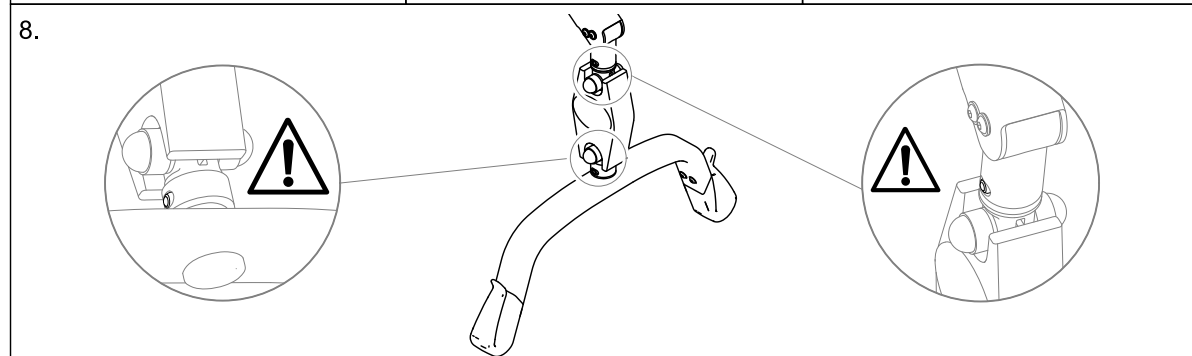

### Installing the Wunder CR200 scale with SMARTLOCK®

This instruction is an extract from the service manual. The service manual is available in other languages and can be downloaded from the Invacare website. For more information contact the Invacare representative in your country.

### Installing the Wunder CR200 scale with a fixed spreader bar

This instruction is an extract from the service manual. The service manual is available in other languages and can be downloaded from the Invacare website. For more information contact the Invacare representative in your country.