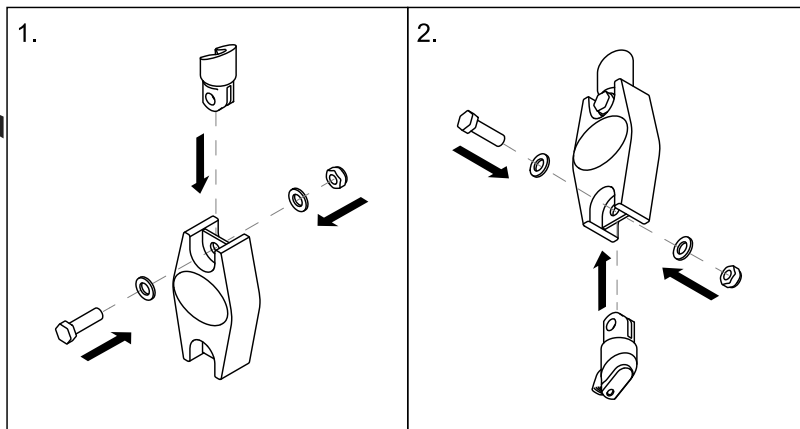

### Installing the Wunder CR200 scale with SMARTLOCK®

This instruction is an extract from the service manual. The service manual is available in other languages and can be downloaded from the Invacare website. For more information contact the Invacare representative in your country.

### Installing the Wunder CR200 scale with a fixed spreader bar

This instruction is an extract from the service manual. The service manual is available in other languages and can be downloaded from the Invacare website. For more information contact the Invacare representative in your country.